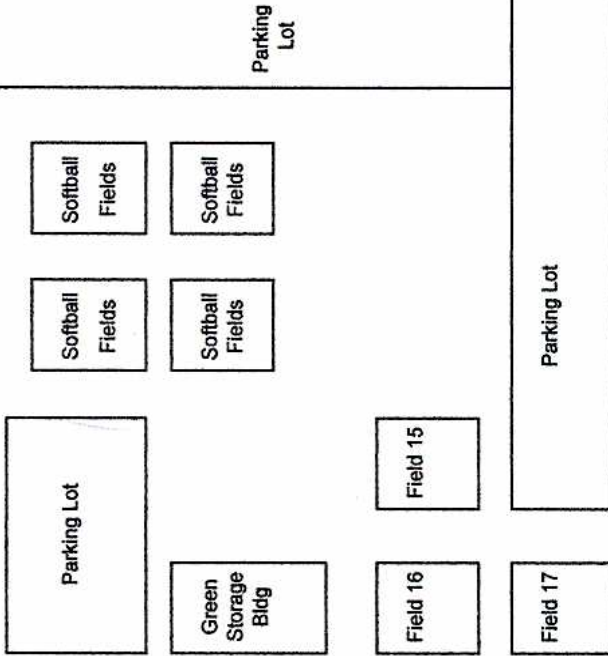

3 7 7 D e n t o n H w y

Bear Creek

Golden Triangle/1709

SPORT FIELDS

LINE DRIVE

C h i s o i m T r a i l